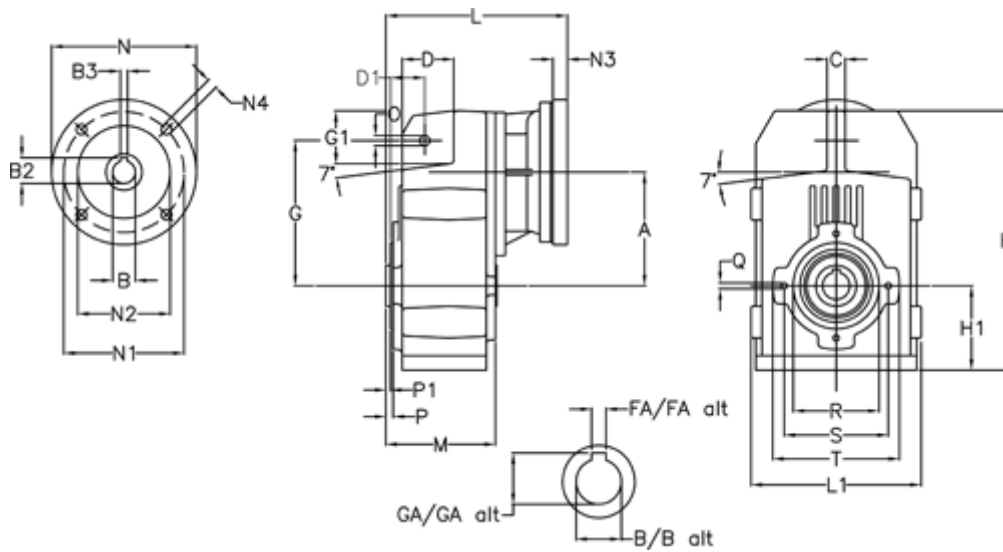

Article number: 29560210543230
 Description: Shaft mounted gear
 A253H35-105,4-P80B5

Measures

A = 128.75	FA = 10	M = 135.5	Q = M10x14
B = 35	G = 162	N = 200	R = 110
B1 = 19	G1 = 58.0	N1 = 165	S = 130
B2 = 21.8	GA = 38.3	N2 = 130	T = 150
B3 = 6	H = 290.5	N4 = M10x20	
C = 20	H1 = 93.5	O = 13	
D = 57.0	L = 232.5	P = 6.0	
D1 = 43.5	L1 = 188	P1 = 3.5	